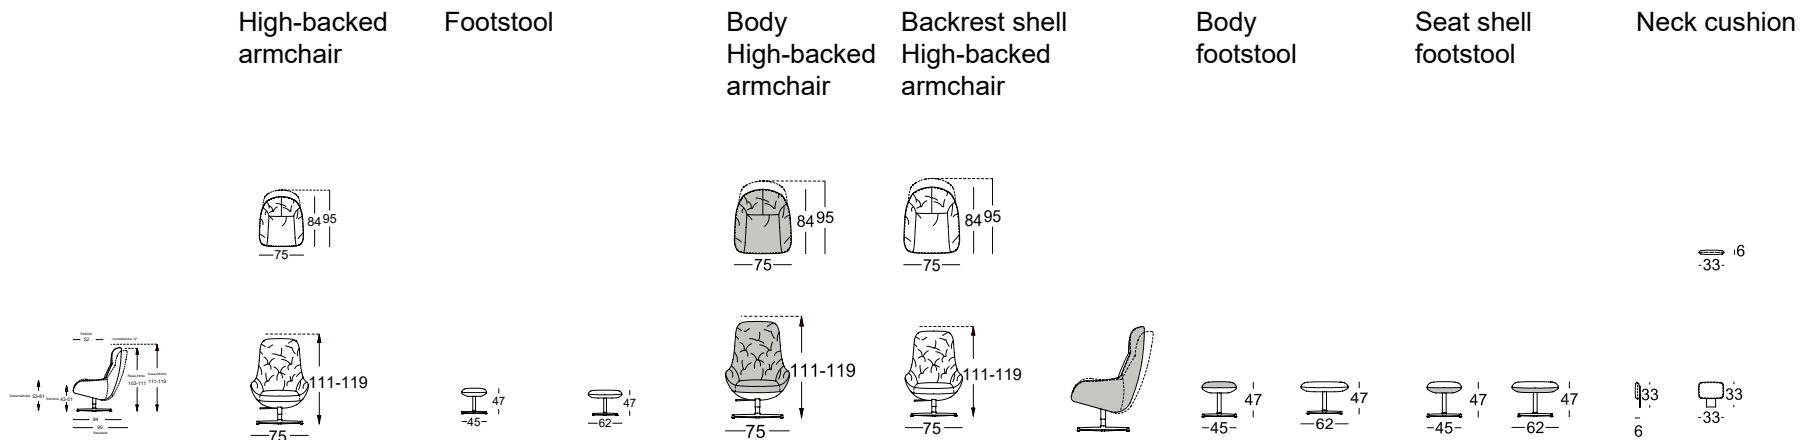

TECHNICAL DATA

ROLF BENZ MEG soft

**ROLF
BENZ**

- Metal internal frame with an integrated rotation and adjustment function for stepless height adjustment and a swing fitting for a stepless relaxed position that is easily lockable and inclined.
- Webbing support
- Seat and backrest with metal internal frame, foam moulded, under a polyester fleece cover.
- Cover quilted underneath with non-woven polyester
- Cross foot, metal:
 - Fine-grain aluminium, powder-coated, matt RAL 9017 Traffic black
- Star base, metal, optionally (for an additional charge):
 - Fine-grain steel, powder-coated, matt RAL 9017 Traffic black
 - High-gloss chrome steel

! High-quality, casual upholstery that forms waves/leaves indentations that are typical of the material. All measurements are approximate.

**ROLF
BENZ**