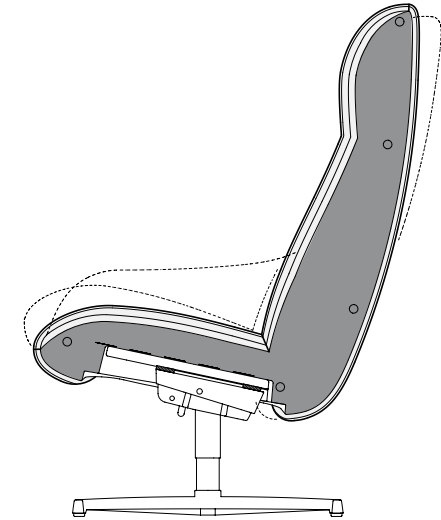

TECHNICAL DATA

ROLF BENZ MEG soft

**ROLF
BENZ**

- Metal internal frame with an integrated rotation and adjustment function for stepless height adjustment and a swing fitting for a stepless relaxed position that is easily lockable and inclined.
- Webbing support
- Seat and backrest with metal internal frame, foam moulded, under a polyester fleece cover.
- Cover quilted underneath with non-woven polyester
- Cross foot, metal:
 - Fine-grain aluminium, powder-coated, matt RAL 9017 Traffic black
- Star base, metal, optionally (for an additional charge):
 - Fine-grain steel, powder-coated, matt RAL 9017 Traffic black
 - High-gloss chrome steel

! High-quality, casual upholstery that forms waves/leaves indentations that are typical of the material. All measurements are approximate.

**ROLF
BENZ**